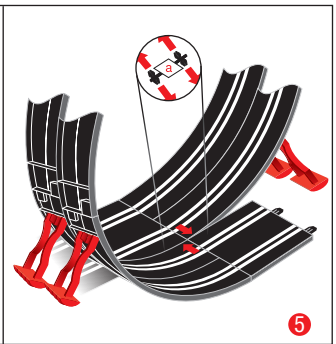

Stadlbauer Marketing + Vertrieb GmbH · Rennbahn Allee 1 · 5412 Puch / Salzburg · Austria · carrera-toys.com

20062423

220 x 98 cm
7.22 x 3.22 feet

8,9 m
29.19 feet

7.60.12.342.00

WARNING:
CHOKING HAZARD - SMALL PARTS
NOT FOR CHILDREN UNDER 3 YEARS.