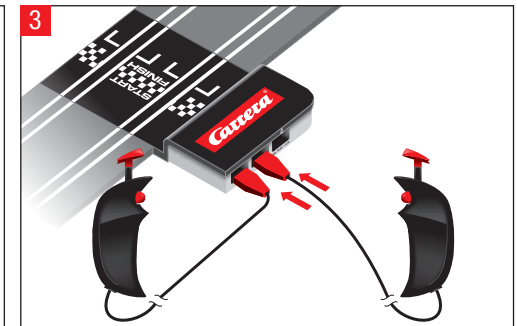

Stadlbauer Marketing + Vertrieb GmbH · Rennbahn Allee 1 · 5412 Puch / Salzburg · Austria · carrera-toys.com

20062423

220 x 98 cm
7.22 x 3.22 feet

8,9 m
29.19 feet

7.60.12.342.00

WARNING:
CHOKING HAZARD - SMALL PARTS
NOT FOR CHILDREN UNDER 3 YEARS.