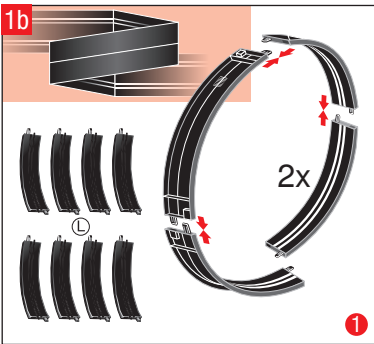

Stadlbauer Marketing + Vertrieb GmbH · Rennbahn Allee 1 · 5412 Puch / Salzburg · Austria · carrera-toys.com

20062423

220 x 98 cm
7.22 x 3.22 feet

8,9 m
29.19 feet

7.60.12.342.00

WARNING:
CHOKING HAZARD - SMALL PARTS
NOT FOR CHILDREN UNDER 3 YEARS.