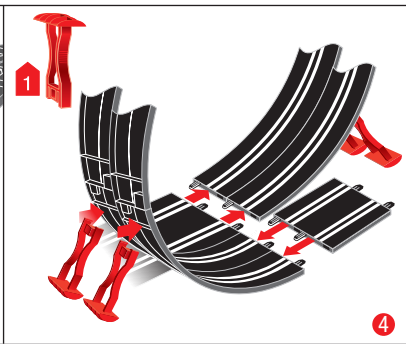

Stadlbauer Marketing + Vertrieb GmbH · Rennbahn Allee 1 · 5412 Puch / Salzburg · Austria · carrera-toys.com

20062423

220 x 98 cm
7.22 x 3.22 feet

8,9 m
29.19 feet

7.60.12.342.00

WARNING:
CHOKING HAZARD - SMALL PARTS
NOT FOR CHILDREN UNDER 3 YEARS.