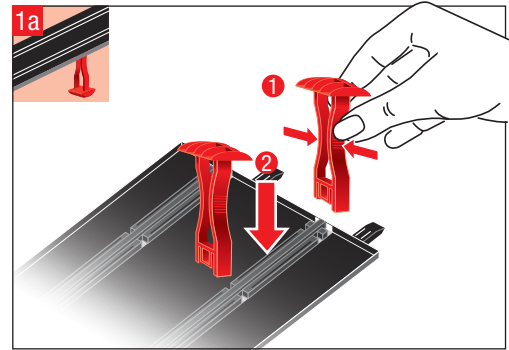

Stadlbauer Marketing + Vertrieb GmbH · Rennbahn Allee 1 · 5412 Puch / Salzburg · Austria · carrera-toys.com

20062423

220 x 98 cm
7.22 x 3.22 feet

8,9 m
29.19 feet

7.60.12.342.00

WARNING:
CHOKING HAZARD - SMALL PARTS
NOT FOR CHILDREN UNDER 3 YEARS.