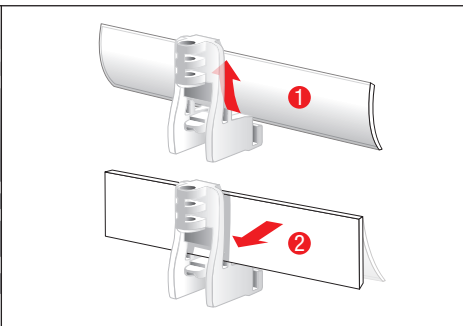

Stadlbauer Marketing + Vertrieb GmbH · Rennbahn Allee 1 · 5412 Puch / Salzburg · Austria · carrera-toys.com

20062423

220 x 98 cm
7.22 x 3.22 feet

8,9 m
29.19 feet

7.60.12.342.00

WARNING:
CHOKING HAZARD - SMALL PARTS
NOT FOR CHILDREN UNDER 3 YEARS.