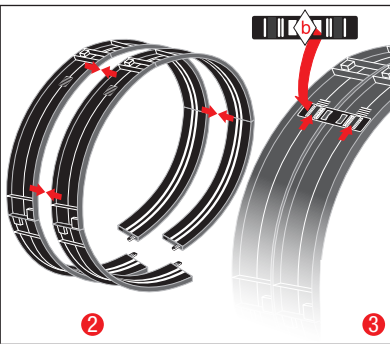

Stadlbauer Marketing + Vertrieb GmbH · Rennbahn Allee 1 · 5412 Puch / Salzburg · Austria · carrera-toys.com

20062423

220 x 98 cm
7.22 x 3.22 feet

8,9 m
29.19 feet

7.60.12.342.00

WARNING:
CHOKING HAZARD - SMALL PARTS
NOT FOR CHILDREN UNDER 3 YEARS.