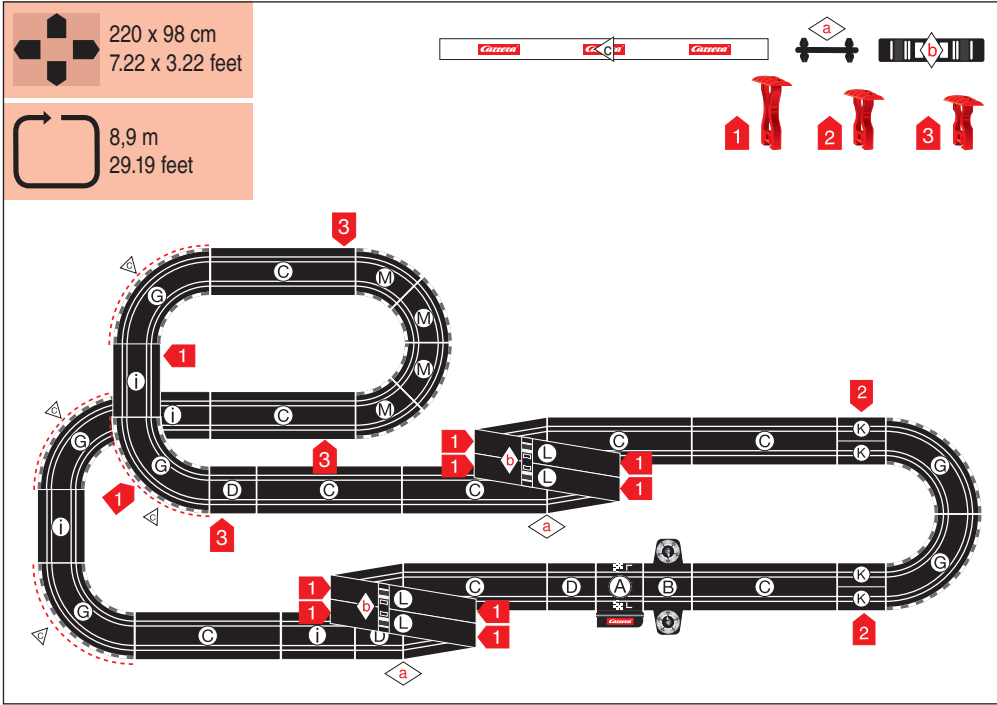

Stadlbauer Marketing + Vertrieb GmbH · Rennbahn Allee 1 · 5412 Puch / Salzburg · Austria · carrera-toys.com

20062423

220 x 98 cm
7.22 x 3.22 feet

8,9 m
29.19 feet

7.60.12.342.00

WARNING:
CHOKING HAZARD - SMALL PARTS
NOT FOR CHILDREN UNDER 3 YEARS.