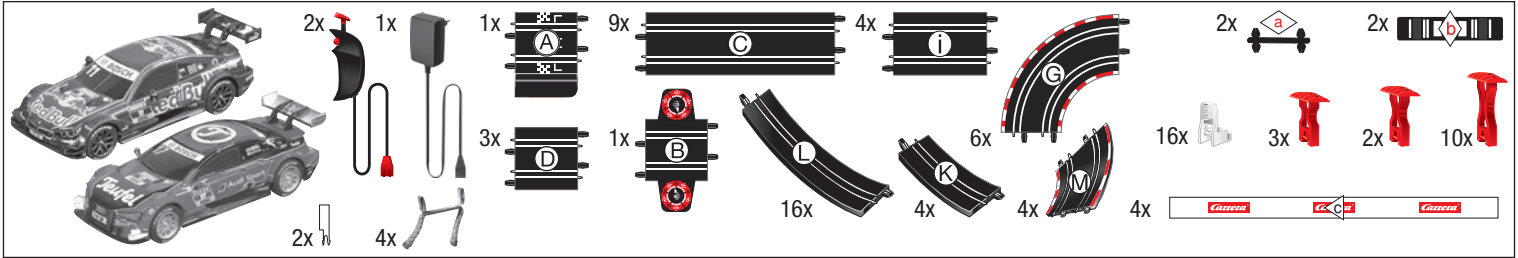

Stadlbauer Marketing + Vertrieb GmbH · Rennbahn Allee 1 · 5412 Puch / Salzburg · Austria · carrera-toys.com

20062423

220 x 98 cm
7.22 x 3.22 feet

8,9 m
29.19 feet

7.60.12.342.00

WARNING:
CHOKING HAZARD - SMALL PARTS
NOT FOR CHILDREN UNDER 3 YEARS.