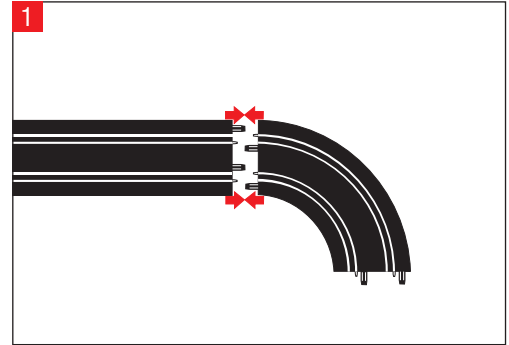

Stadlbauer Marketing + Vertrieb GmbH · Rennbahn Allee 1 · 5412 Puch / Salzburg · Austria · carrera-toys.com

20062423

220 x 98 cm
7.22 x 3.22 feet

8,9 m
29.19 feet

7.60.12.342.00

WARNING:
CHOKING HAZARD - SMALL PARTS
NOT FOR CHILDREN UNDER 3 YEARS.