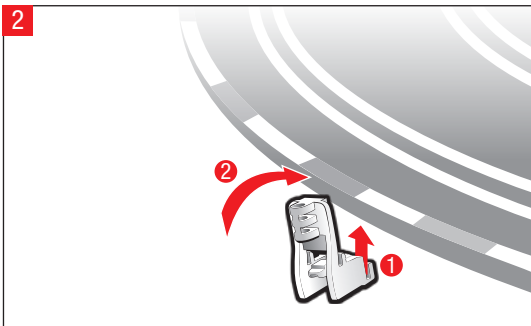

Stadlbauer Marketing + Vertrieb GmbH · Rennbahn Allee 1 · 5412 Puch / Salzburg · Austria · carrera-toys.com

20062423

220 x 98 cm
7.22 x 3.22 feet

8,9 m
29.19 feet

7.60.12.342.00

WARNING:
CHOKING HAZARD - SMALL PARTS
NOT FOR CHILDREN UNDER 3 YEARS.