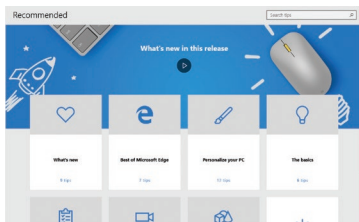

+		Launches Project panel
	+		Opens the Run windows
	+		Opens Ease of Access Center
	+		Opens the context menu of the Start button
	+		Launches the magnifier icon and zooms in your screen
	+		Zooms out your screen

WINDOWS 10 TIPS

The **Tips** app in Windows 10 is full of short-and-sweet tips that help you get the most out of Windows 10

Select the **Start** button, type **tips**, and then select **Tips** at the top of the list of results.