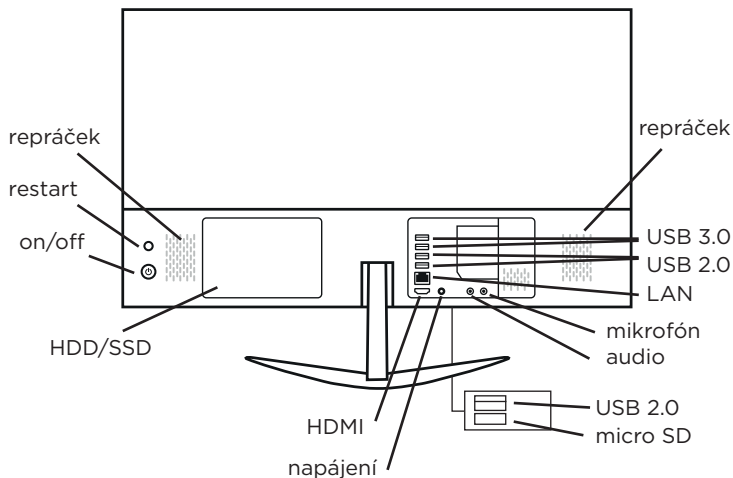

SEZNÁMENÍ S POČÍTAČEM