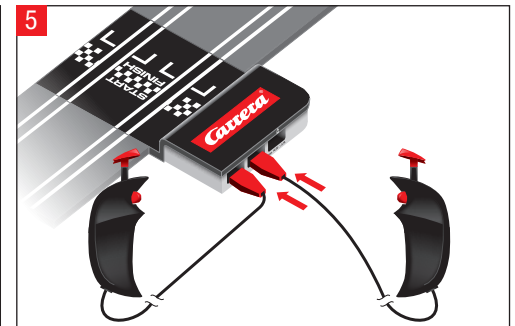

HIGH SPEED CONTEST

Stadlbauer Marketing + Vertrieb GmbH · Rennbahn Allee 1 · 5412 Puch / Salzburg · Austria · carrera-toys.com

20062487

250 x 145 cm
8.20 x 4.76 feet

8,6 m
28.21 feet

7.60.12.403.00

WARNING:
CHOKING HAZARD - SMALL PARTS
NOT FOR CHILDREN UNDER 3 YEARS.