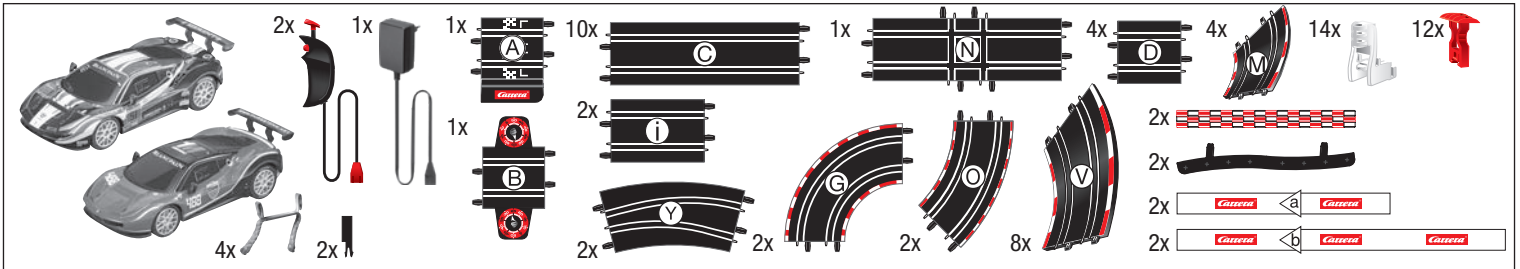

HIGH SPEED CONTEST

Stadlbauer Marketing + Vertrieb GmbH · Rennbahn Allee 1 · 5412 Puch / Salzburg · Austria · carrera-toys.com

20062487

250 x 145 cm
8.20 x 4.76 feet

8,6 m
28.21 feet

7.60.12.403.00

WARNING:
CHOKING HAZARD - SMALL PARTS
NOT FOR CHILDREN UNDER 3 YEARS.