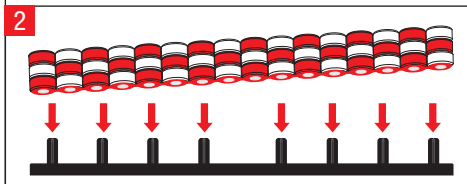

HIGH SPEED CONTEST

Stadlbauer Marketing + Vertrieb GmbH · Rennbahn Allee 1 · 5412 Puch / Salzburg · Austria · carrera-toys.com

20062487

250 x 145 cm
8.20 x 4.76 feet

8,6 m
28.21 feet

7.60.12.403.00

WARNING:
CHOKING HAZARD - SMALL PARTS
NOT FOR CHILDREN UNDER 3 YEARS.