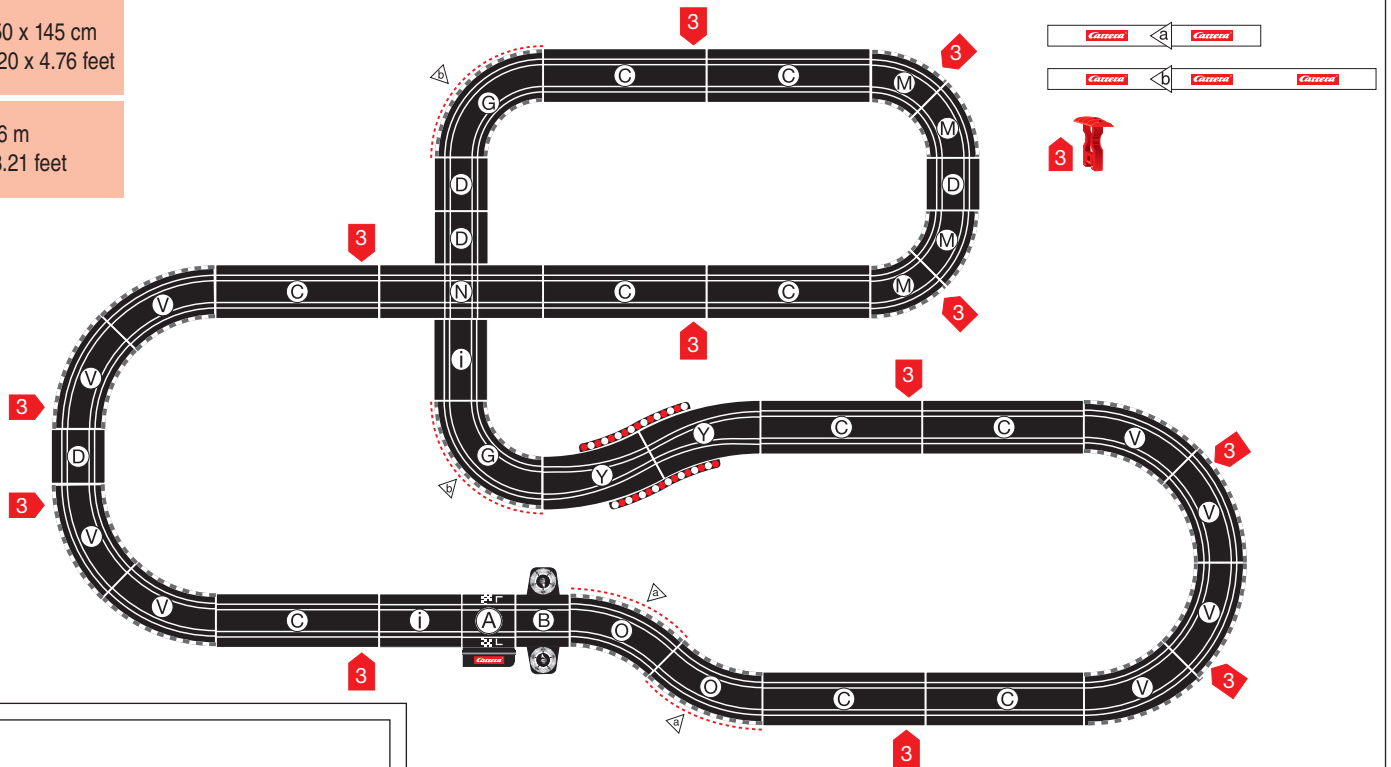

HIGH SPEED CONTEST

Stadlbauer Marketing + Vertrieb GmbH · Rennbahn Allee 1 · 5412 Puch / Salzburg · Austria · carrera-toys.com

20062487

250 x 145 cm
8.20 x 4.76 feet

8,6 m
28.21 feet

7.60.12.403.00

WARNING:
CHOKING HAZARD - SMALL PARTS
NOT FOR CHILDREN UNDER 3 YEARS.