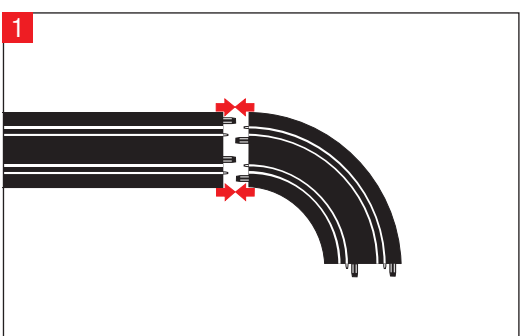

HIGH SPEED CONTEST

Stadlbauer Marketing + Vertrieb GmbH · Rennbahn Allee 1 · 5412 Puch / Salzburg · Austria · carrera-toys.com

20062487

250 x 145 cm
8.20 x 4.76 feet

8,6 m
28.21 feet

7.60.12.403.00

WARNING:
CHOKING HAZARD - SMALL PARTS
NOT FOR CHILDREN UNDER 3 YEARS.