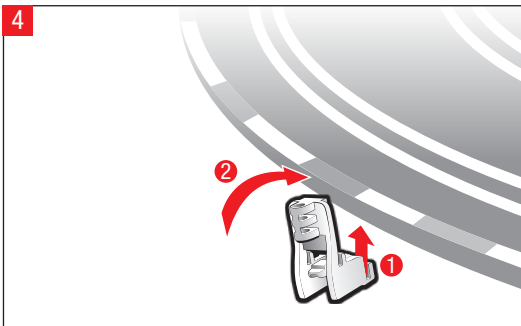

HIGH SPEED CONTEST

Stadlbauer Marketing + Vertrieb GmbH · Rennbahn Allee 1 · 5412 Puch / Salzburg · Austria · carrera-toys.com

20062487

250 x 145 cm
8.20 x 4.76 feet

8,6 m
28.21 feet

7.60.12.403.00

WARNING:
CHOKING HAZARD - SMALL PARTS
NOT FOR CHILDREN UNDER 3 YEARS.